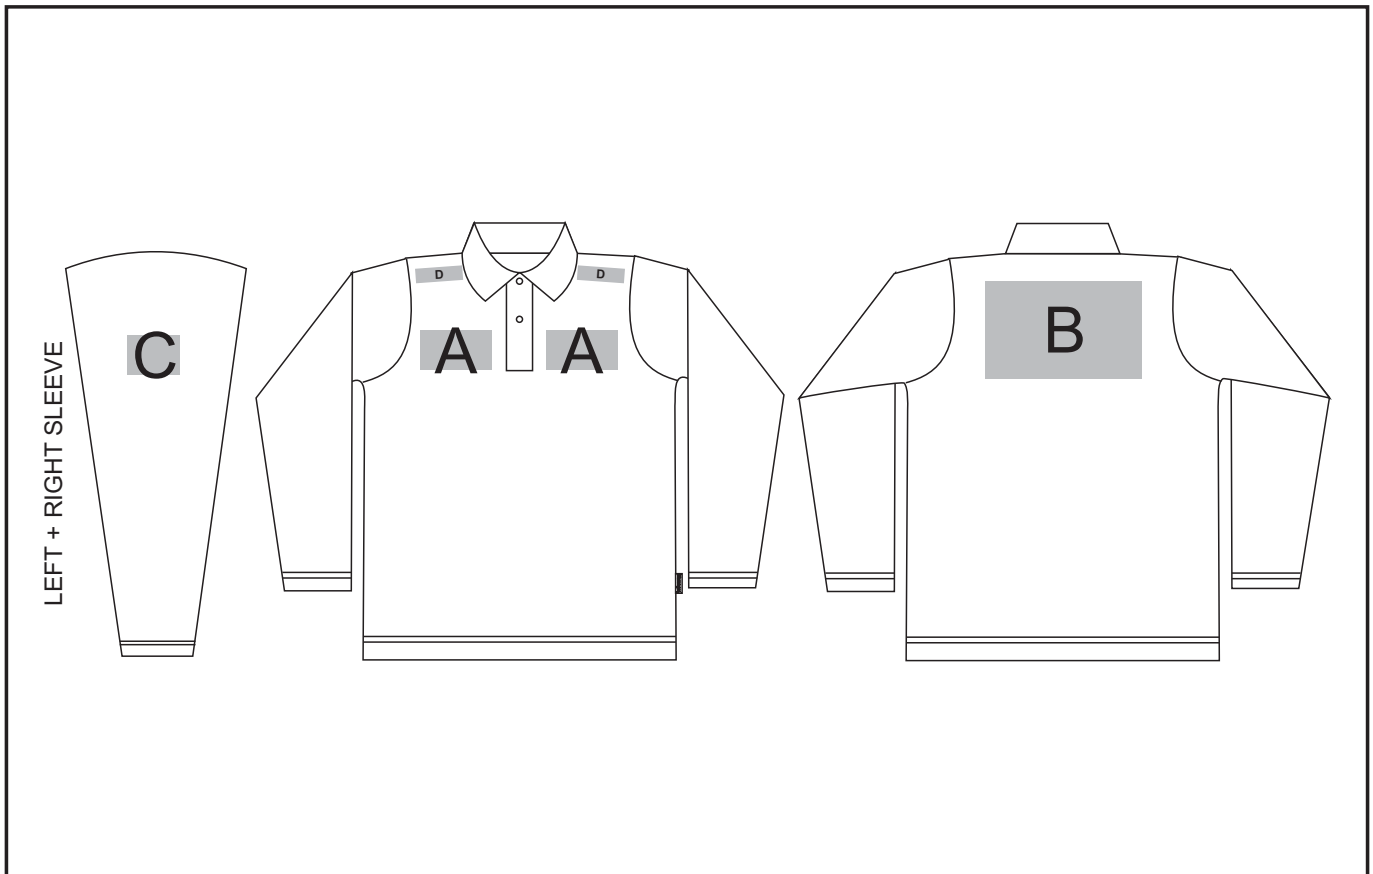

### Need to know:

- Includes 1-Position Embroidery **OR** 1-Position Digital Transfer (setup fee applies)
- **EMB/DTC inclusive parameters:** Left/Right Chest = 100mm x 100mm **OR** Back = 8000mm<sup>2</sup>
- Please note Pos D will be branded +/- 20mm from the top seam

#### **Position A**

1. Embroidery (EMB) - 9 colours  
Size: 100mm diameter
2. Screen Print (SC) - 6 colours  
Size: 100mm wide x 60mm high
3. Digital Transfer Clothing (DTC) - Full colour  
Size: 100mm wide x 100mm high

#### **Position C**

1. Embroidery (EMB) - 9 colours  
Size: 80mm diameter
2. Screen Print (SC) - 6 colours  
Size: 60mm wide x 60mm high
3. Digital Transfer Clothing (DTC) - Full colour  
Size: 80mm wide x 80mm high

#### **Position D**

1. Digital Transfer Clothing (DTC) - Full Colour  
Size: 70mm wide x 20mm high